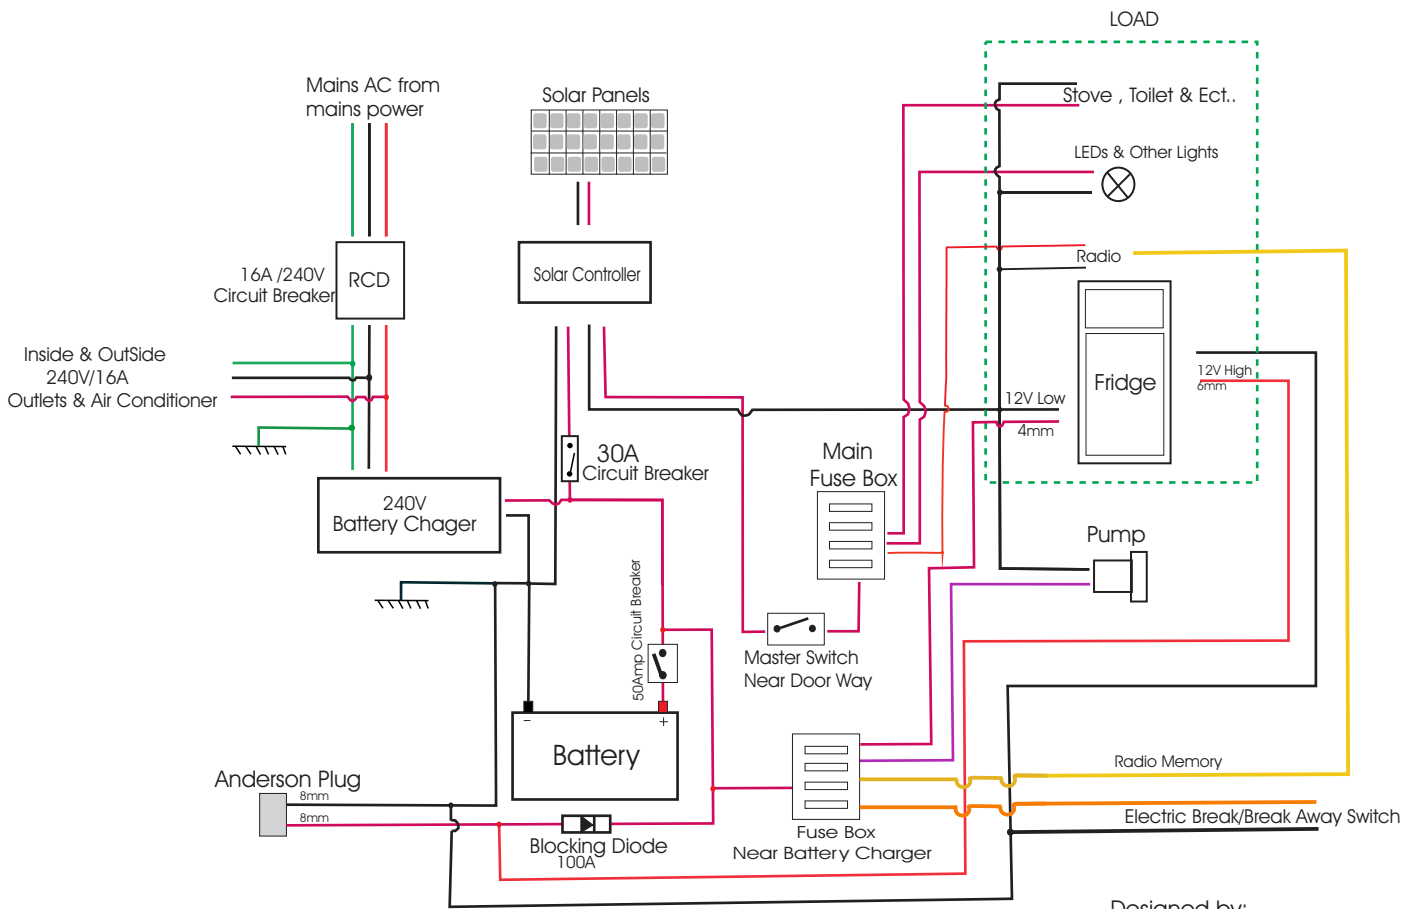

Hilltop Caravans Electrical Diagram

Designed by:
Dharmika Wickramatunga

Anderson Plug Wiring For Portable Solar